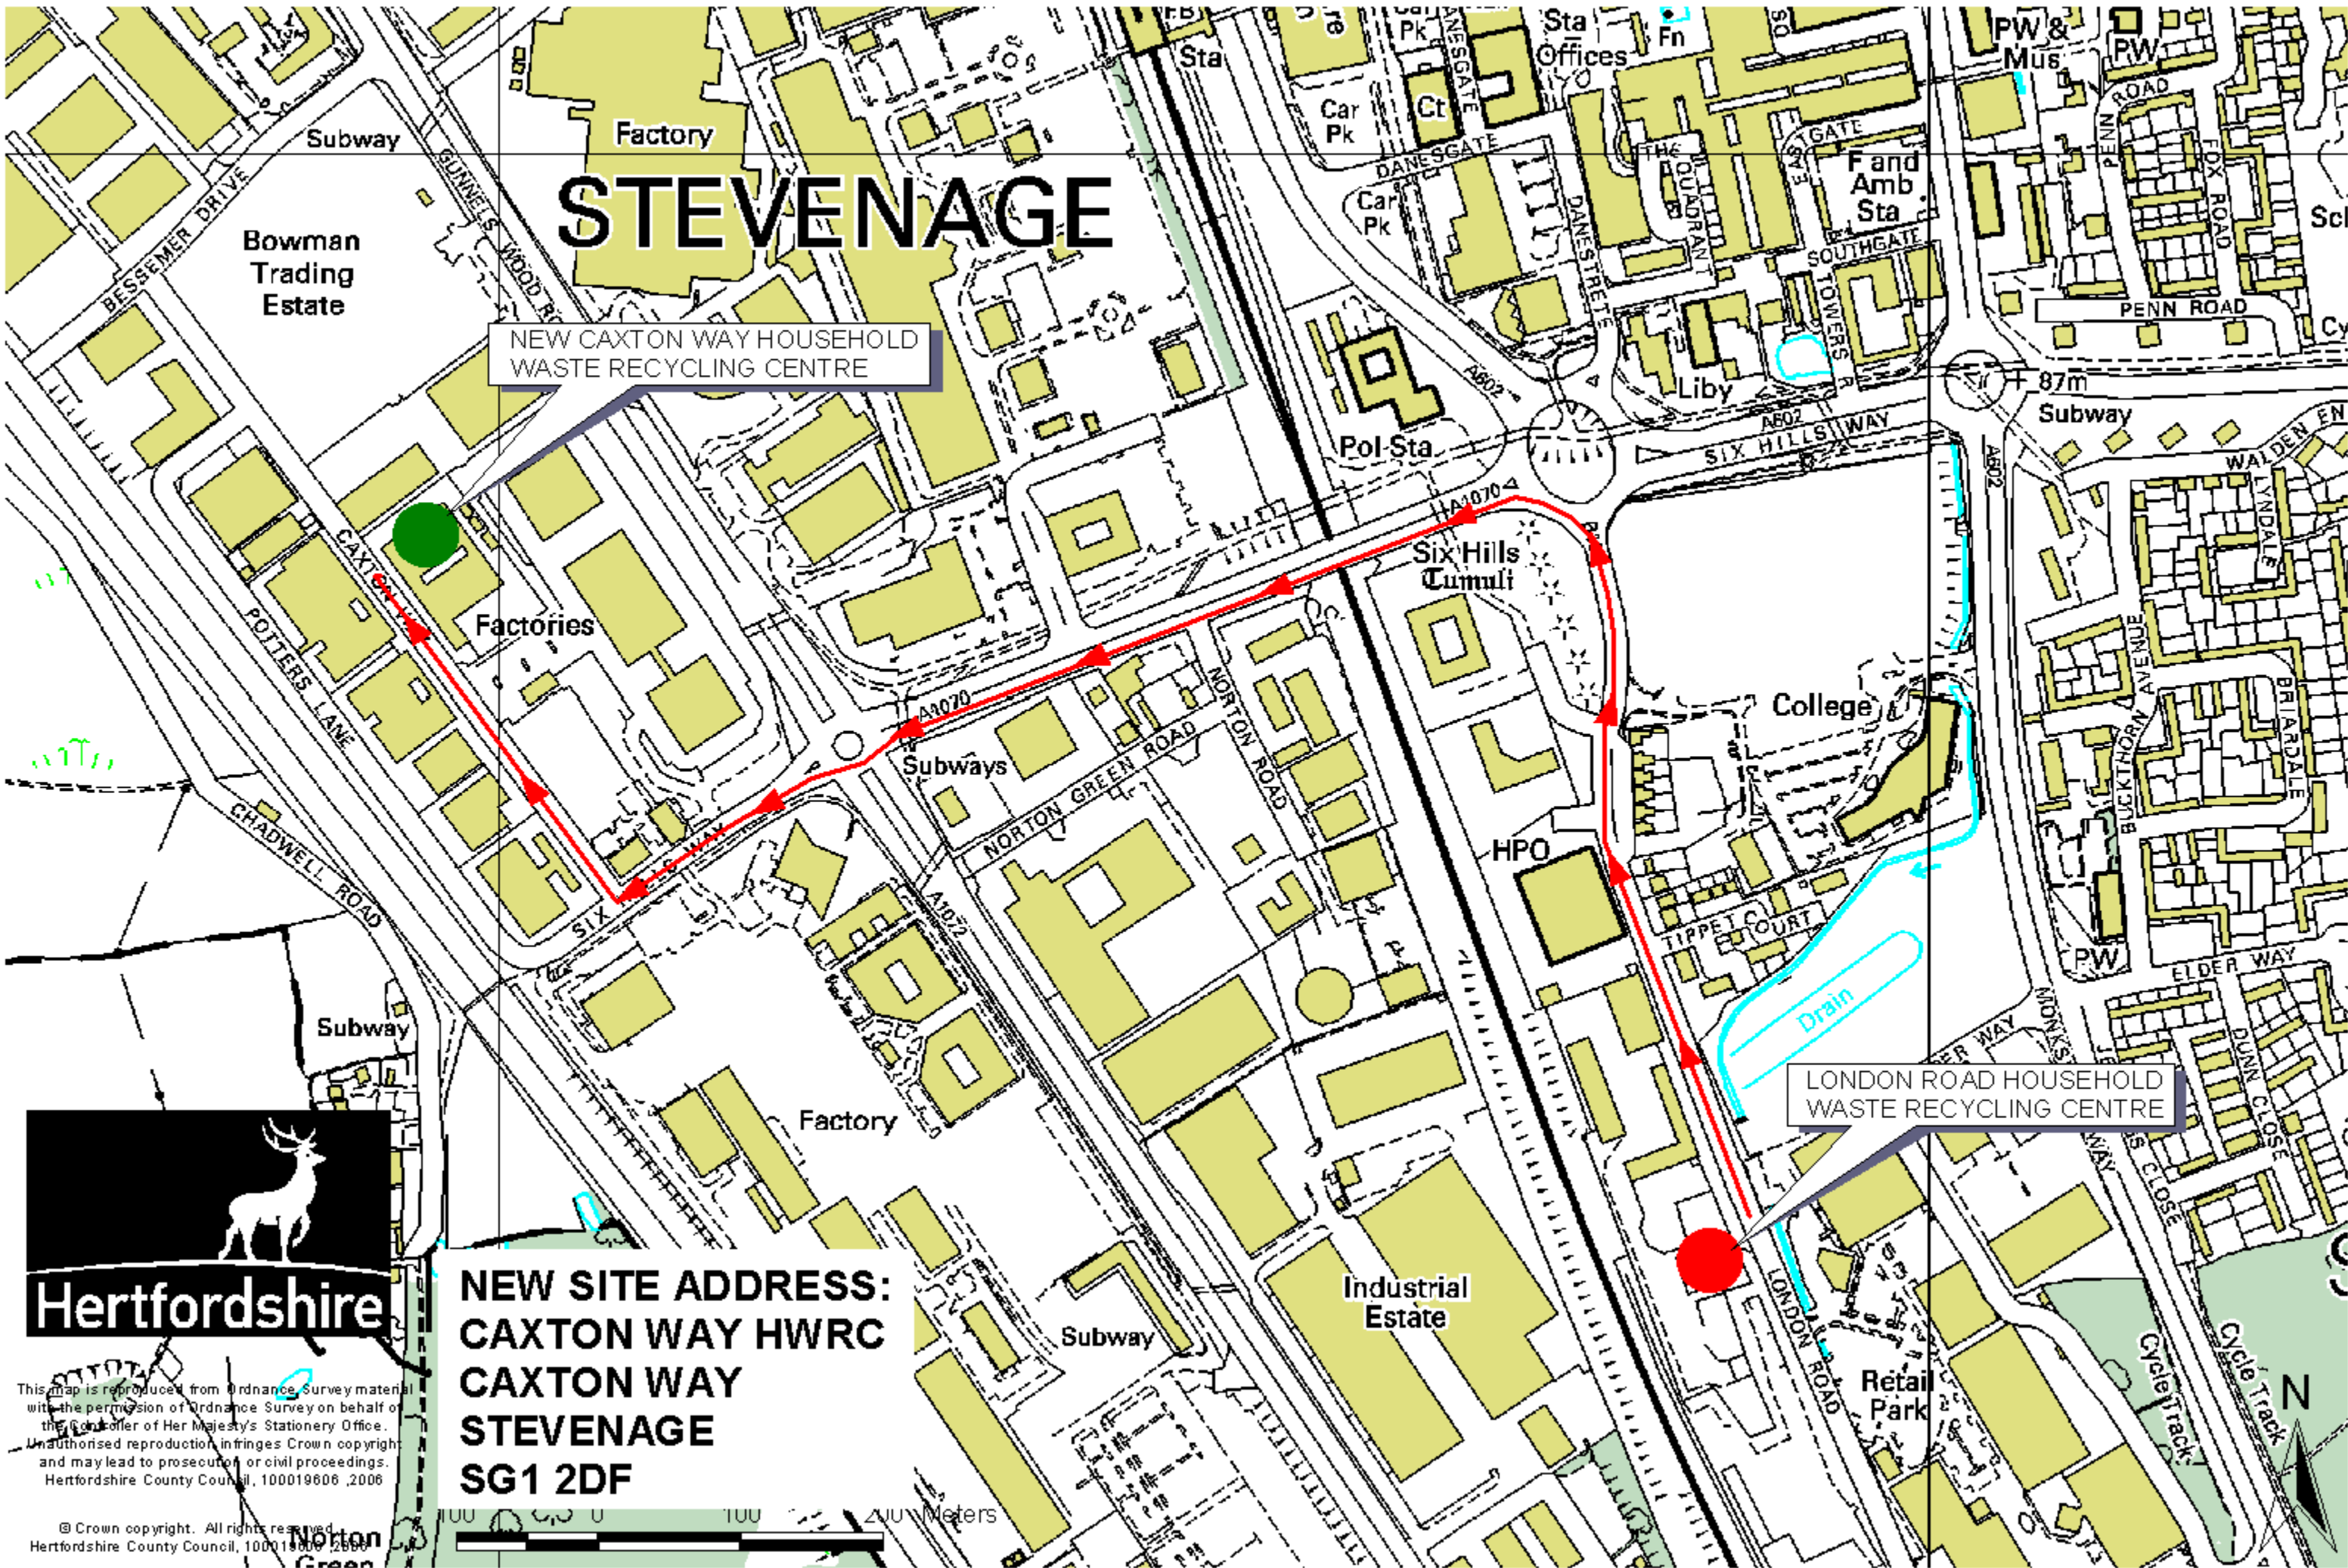

RELOCATION OF STEVENAGE HOUSEHOLD WASTE RECYCLING CENTRE

STEVENAGE

NEW CAXTON WAY HOUSEHOLD WASTE RECYCLING CENTRE

LONDON ROAD HOUSEHOLD WASTE RECYCLING CENTRE

**NEW SITE ADDRESS:
CAXTON WAY HWRC
CAXTON WAY
STEVENAGE
SG1 2DF**

This map is reproduced from Ordnance Survey material with the permission of Ordnance Survey on behalf of the Controller of Her Majesty's Stationery Office. Unauthorised reproduction infringes Crown copyright and may lead to prosecution or civil proceedings. Hertfordshire County Council, 100019606, 2006